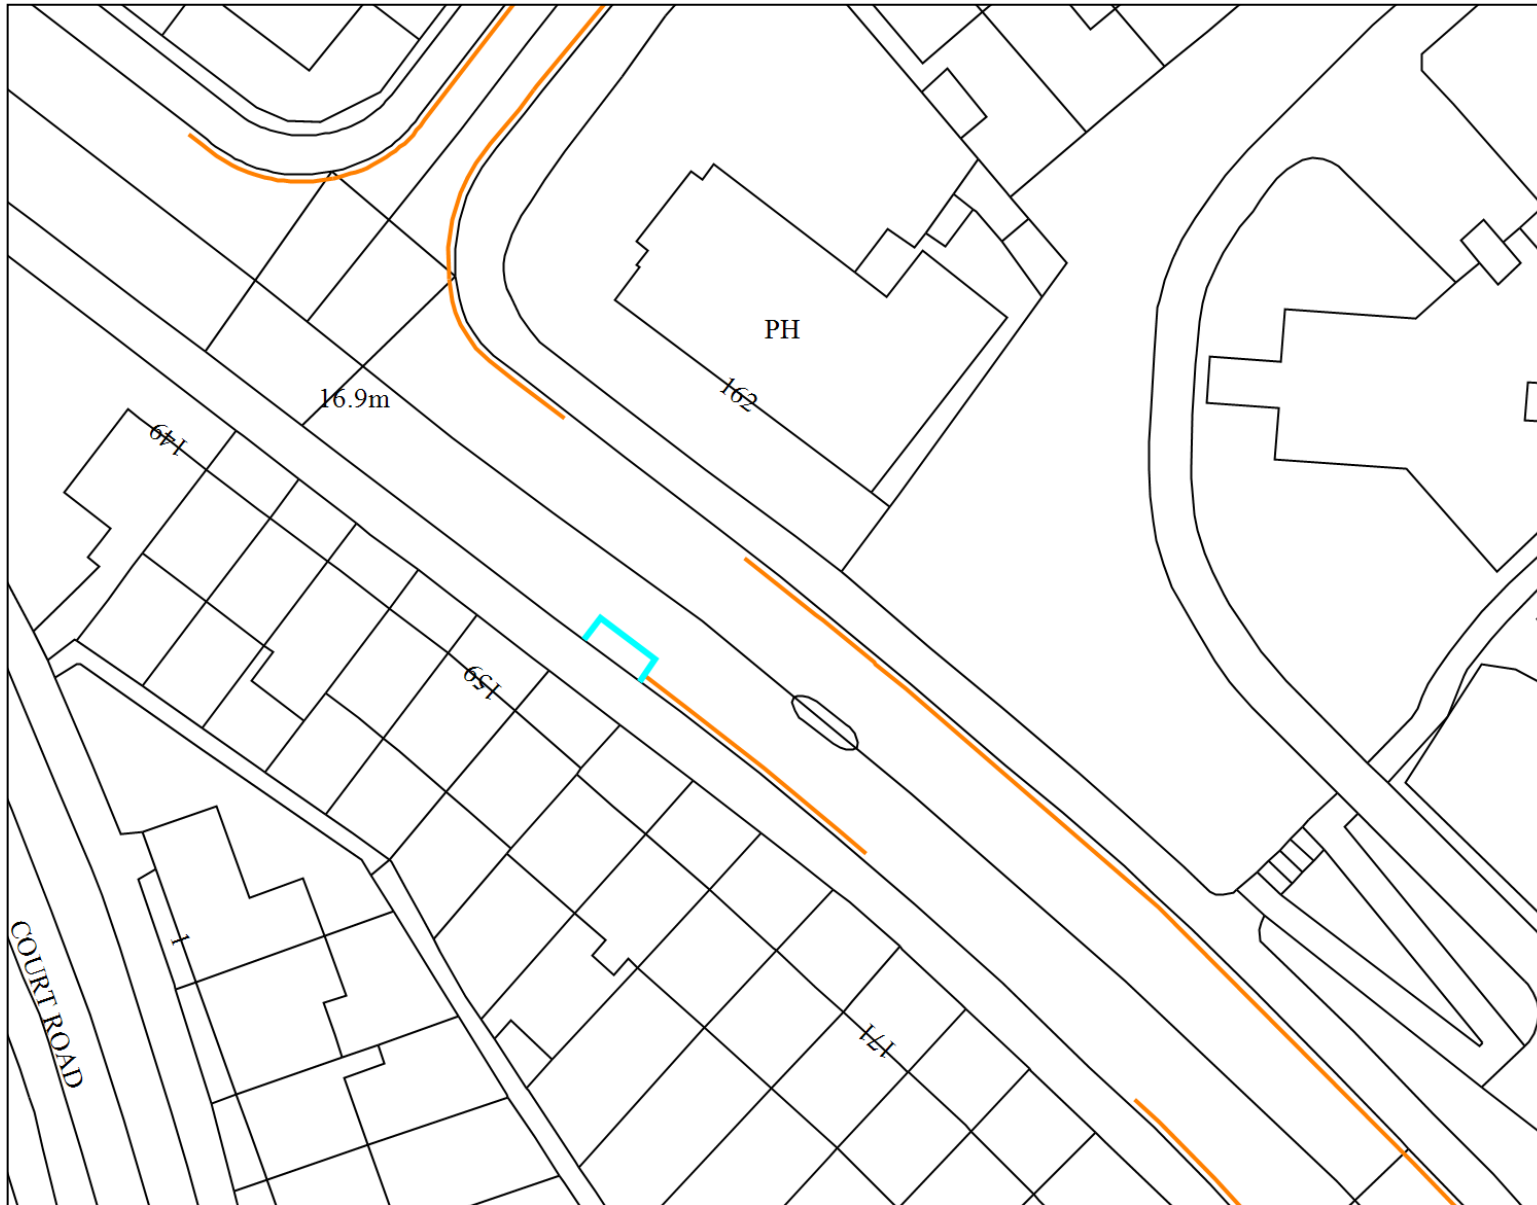

Ramsgate Road, Margate

Proposed disabled bay
outside 161 Ramsgate Road
Margate